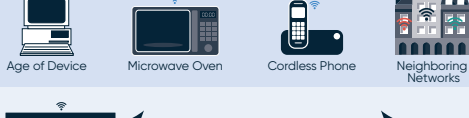

Maximize Your Internet Speed

A Wired Connection is the Fastest

When you think about your Internet speed and the speed tier that you have purchased from altafiber, you need to consider some factors which allow for the best performance.

When running a speed test, use a wired connection to your computer or device by connecting an Ethernet cable directly to the Ethernet port on your wireless gateway. A wired connection will always return the the most accurate speeds your network can deliver. While Wi-Fi has become the common connection of choice for most, it can have flaws which impact your signal strength and speeds.

Wireless Gateway Location

The location of your wireless gateway can greatly determine your coverage area and the strength of your signal. The placement of your wireless gateway is determined by the technician at the time of installation. Other factors such as the size and construction of your home along with items in the home can impact the strength of your signal. In addition, Premier Internet upgrade can help boost your Wi-Fi connectivity, and provide coverage to every square foot in your home.

Minimize Device Connections

Having multiple devices connected simultaneously to the wireless gateway will impact Internet speed for all devices. Example: if your TV is streaming Netflix, your computer is downloading music files, and your Ring Video Doorbell is recording video all simultaneously; the wireless Internet speeds for all devices might be slower.

What Impacts Wi-Fi Speeds?