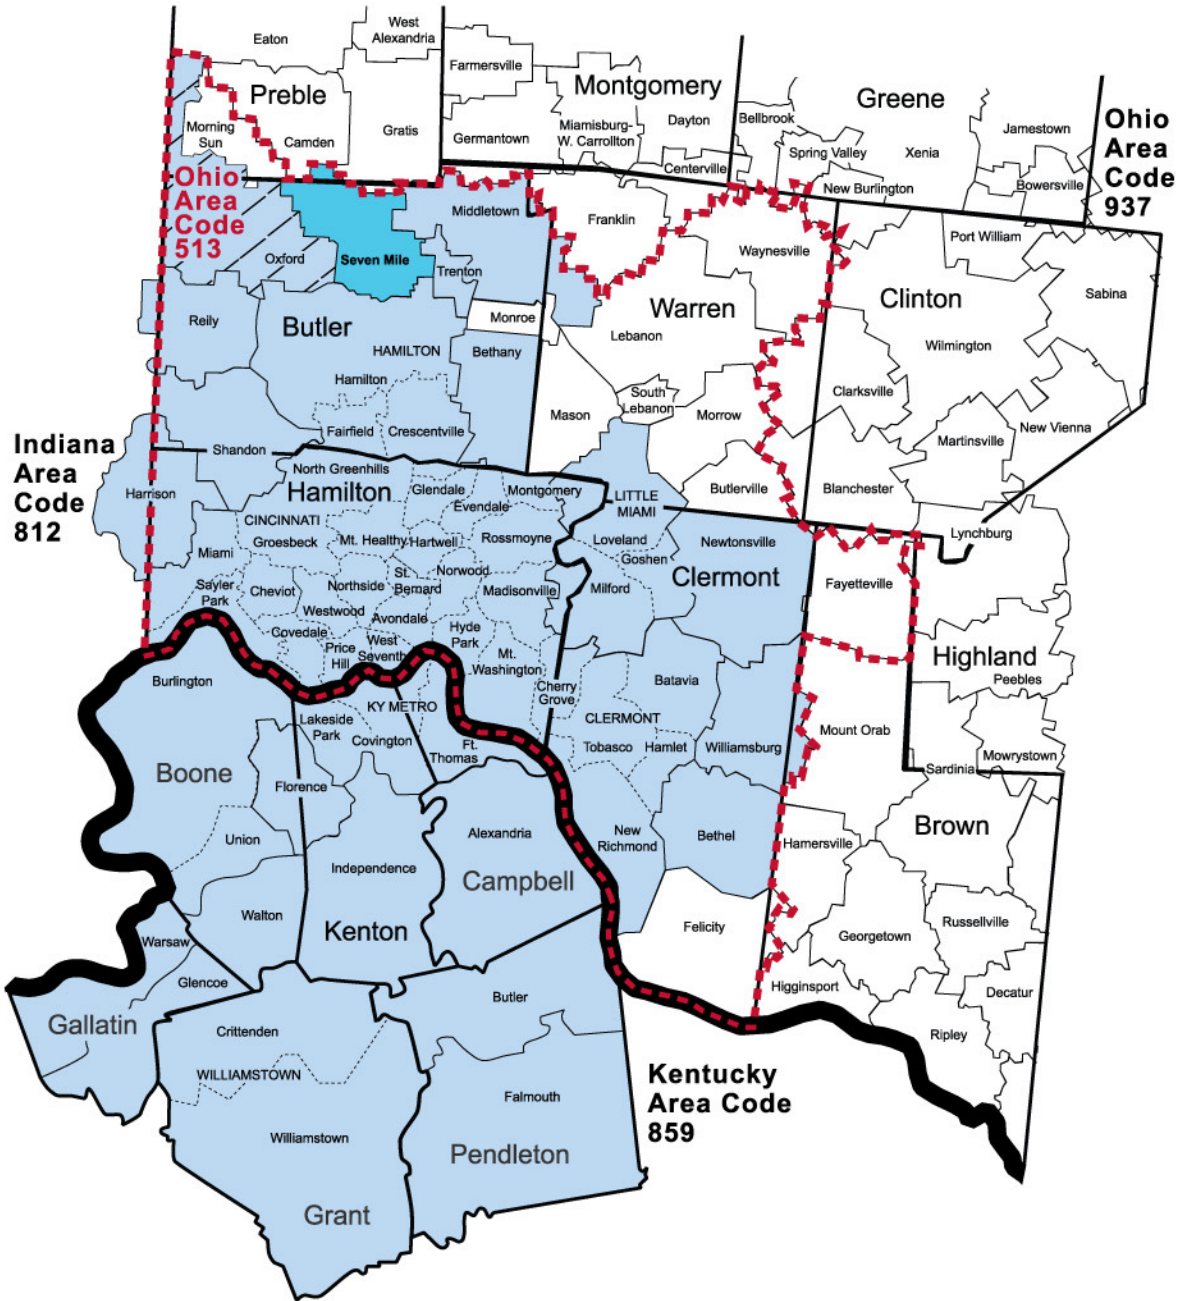

CBT LLC

Seven Mile Exchange Local Calling Area

- Seven Mile Exchange
- Local Calling Area
- Community Connection Service charges apply
- Long Distance Call

Note: Seven Mile Calling Plan - flat monthly rate offers unlimited local calling to Oxford and Morning Sun exchanges.